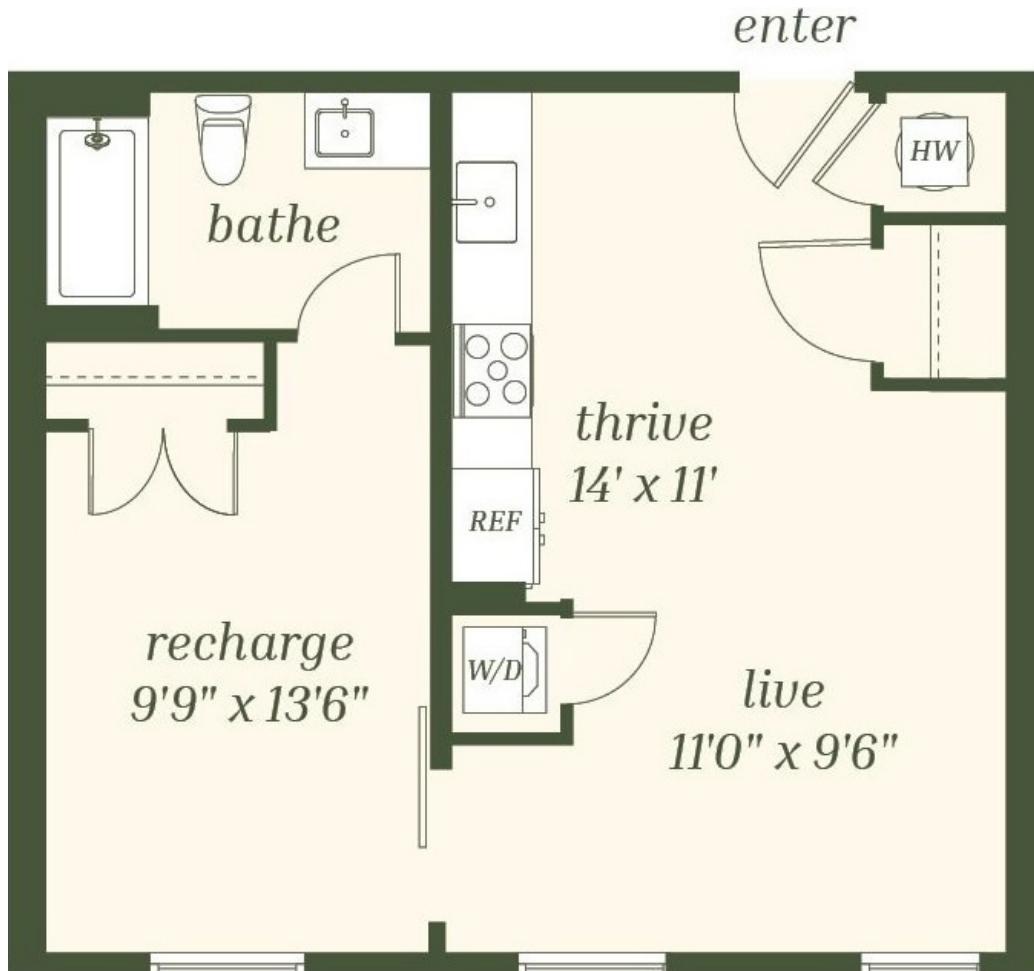

A1

1 BED / 1 BATH

608

SQ. FT.

DELUX
WEHO

1300 4th Ave S | Nashville, TN 37210

www.deluxweho.com

Floor plans are artist's rendering. All dimensions are approximate. Actual product and specifications may vary in dimension or detail. Not all features are available in every apartment. Prices and availability are subject to change. Please see a representative for details.