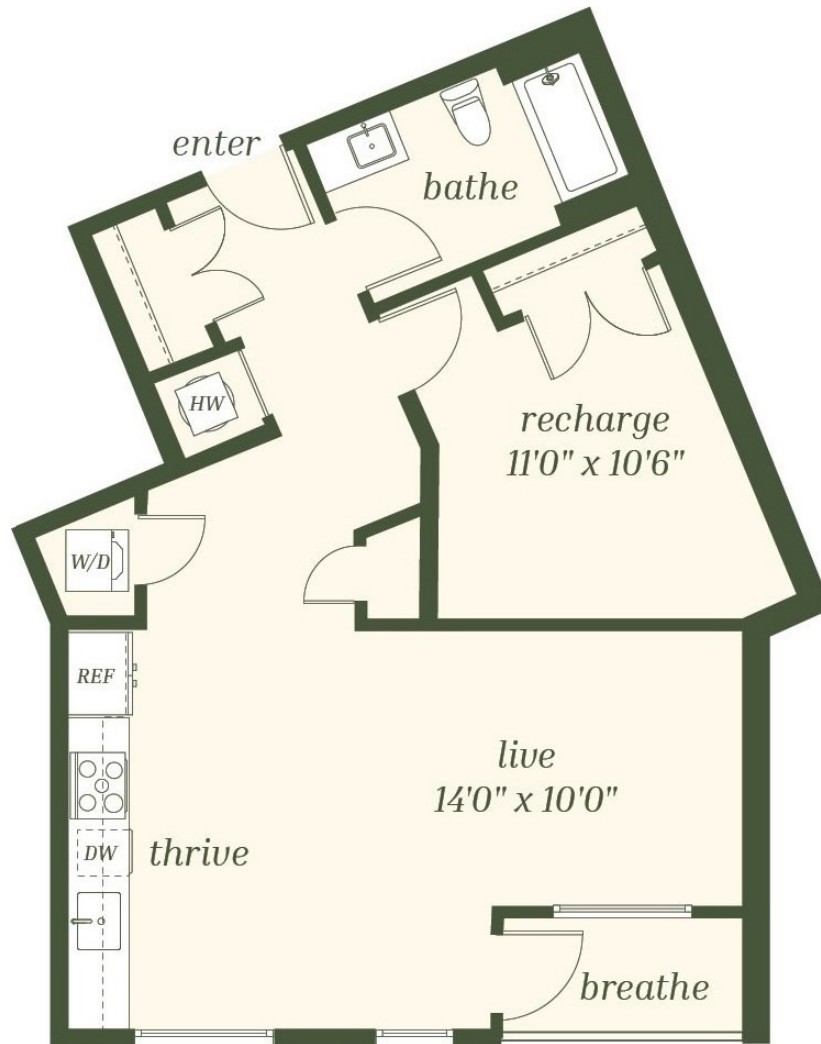

# A10

1 BED / 1 BATH

# 773

SQ. FT.

**DELUX**  
WEHO

1300 4th Ave S | Nashville, TN 37210

[www.deluxweho.com](http://www.deluxweho.com)

Floor plans are artist's rendering. All dimensions are approximate. Actual product and specifications may vary in dimension or detail. Not all features are available in every apartment. Prices and availability are subject to change. Please see a representative for details.