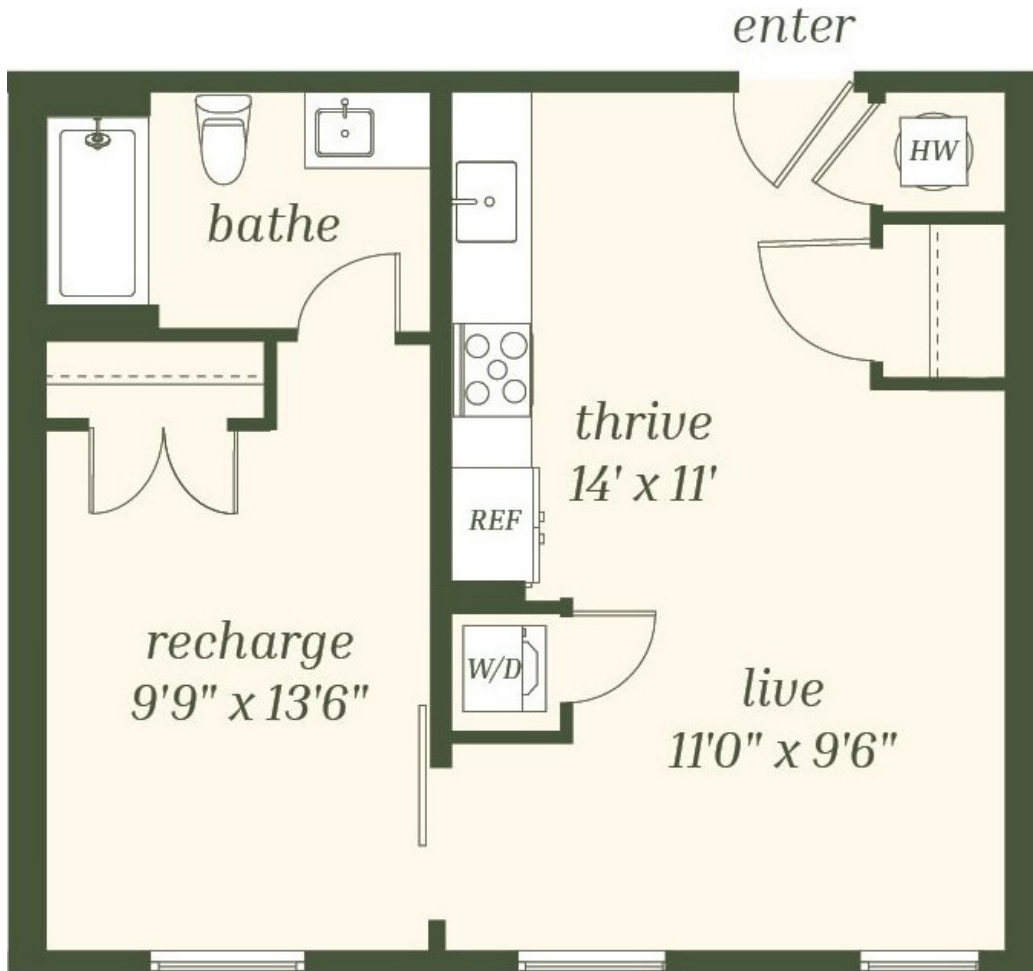

A2

1 BED / 1 BATH

613

SQ. FT.

DELUX
WEHO

1300 4th Ave S | Nashville, TN 37210

www.deluxweho.com

Floor plans are artist's rendering. All dimensions are approximate. Actual product and specifications may vary in dimension or detail. Not all features are available in every apartment. Prices and availability are subject to change. Please see a representative for details.