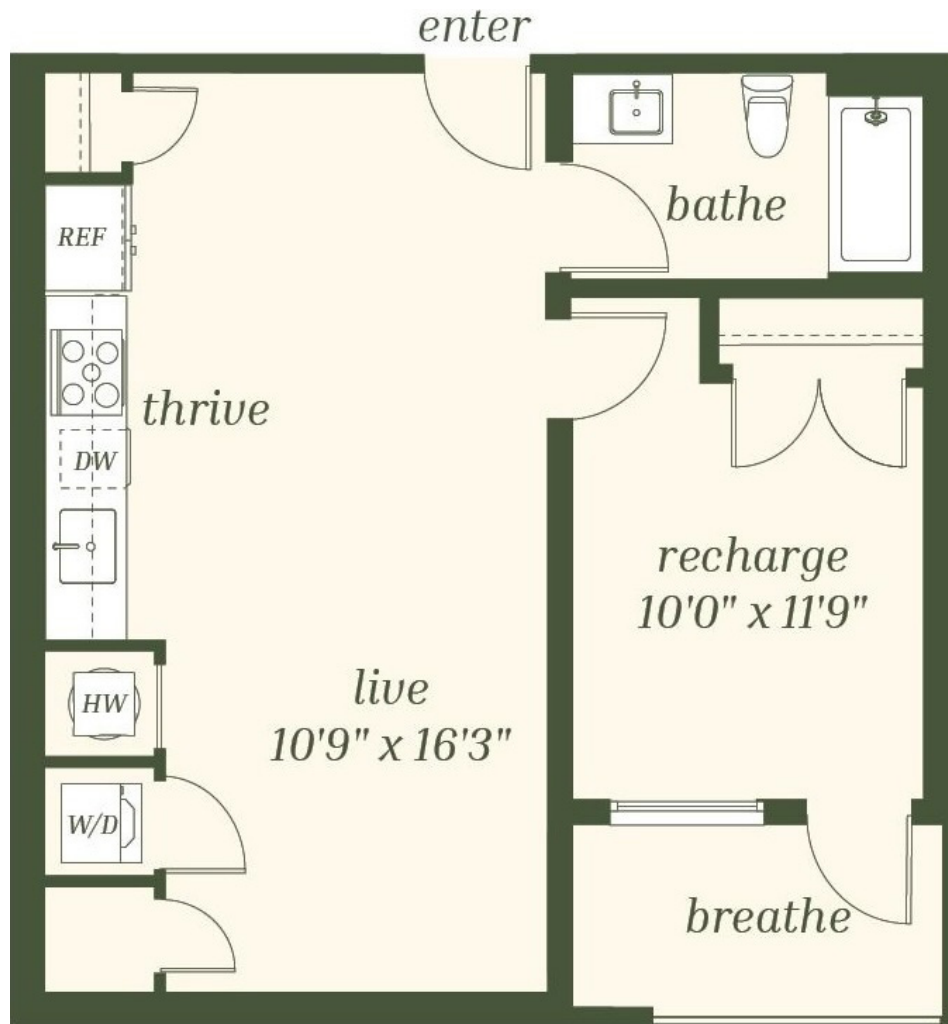

A3

1 BED / 1 BATH

644

SQ. FT.

DELUX
WEHO

1300 4th Ave S | Nashville, TN 37210

www.deluxweho.com

Floor plans are artist's rendering. All dimensions are approximate. Actual product and specifications may vary in dimension or detail. Not all features are available in every apartment. Prices and availability are subject to change. Please see a representative for details.