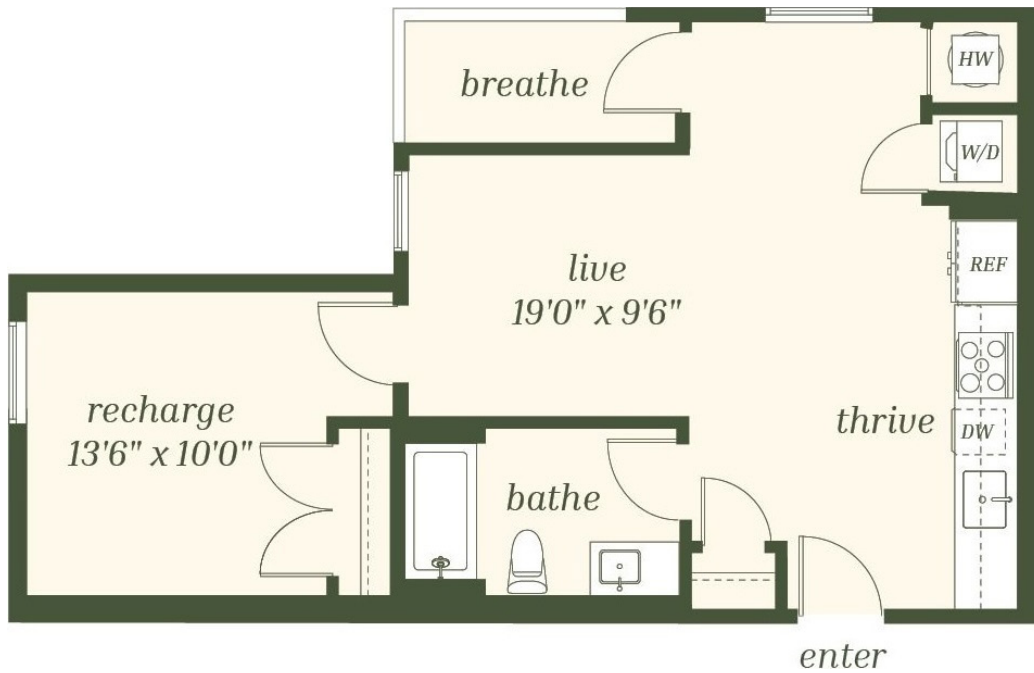

# A4

1 BED / 1 BATH

# 650

SQ. FT.

**DELUX**  
WEHO

1300 4th Ave S | Nashville, TN 37210

[www.deluxweho.com](http://www.deluxweho.com)

Floor plans are artist's rendering. All dimensions are approximate. Actual product and specifications may vary in dimension or detail. Not all features are available in every apartment. Prices and availability are subject to change. Please see a representative for details.