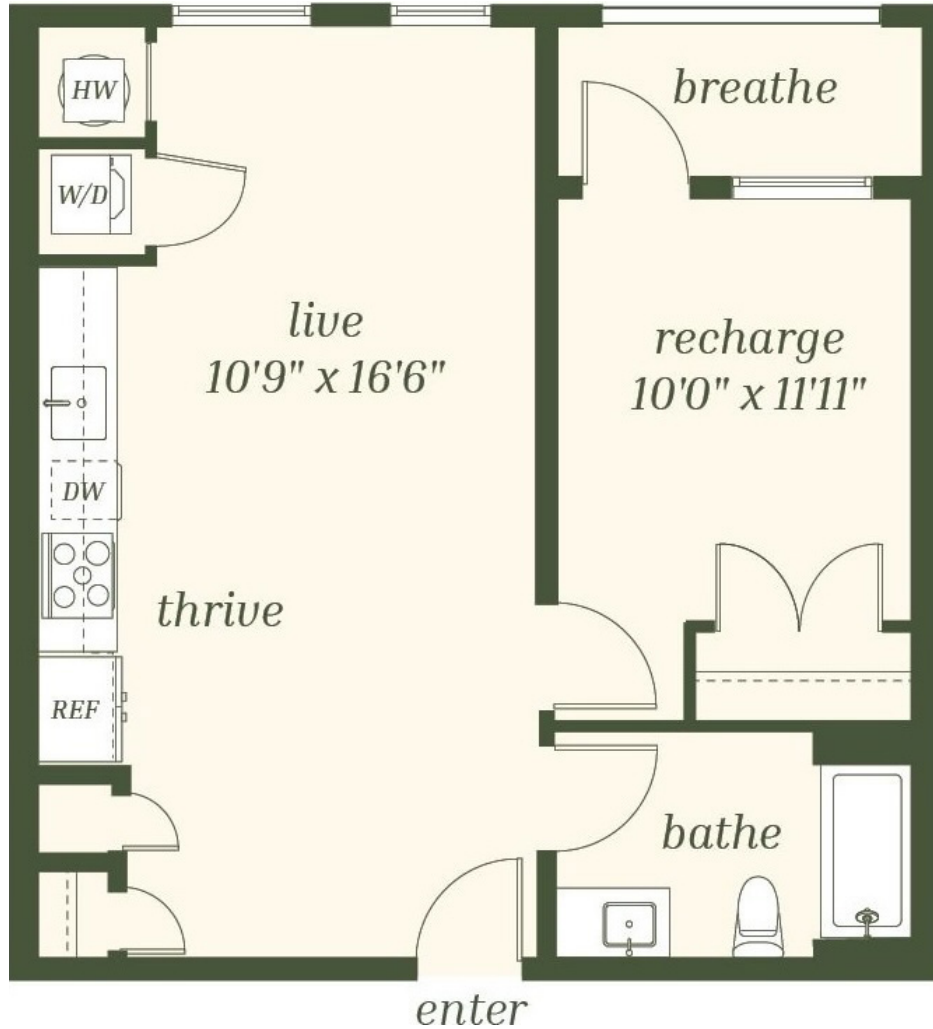

A5

1 BED / 1 BATH

665

SQ. FT.

DELUX
WEHO

1300 4th Ave S | Nashville, TN 37210

www.deluxweho.com

Floor plans are artist's rendering. All dimensions are approximate. Actual product and specifications may vary in dimension or detail. Not all features are available in every apartment. Prices and availability are subject to change. Please see a representative for details.