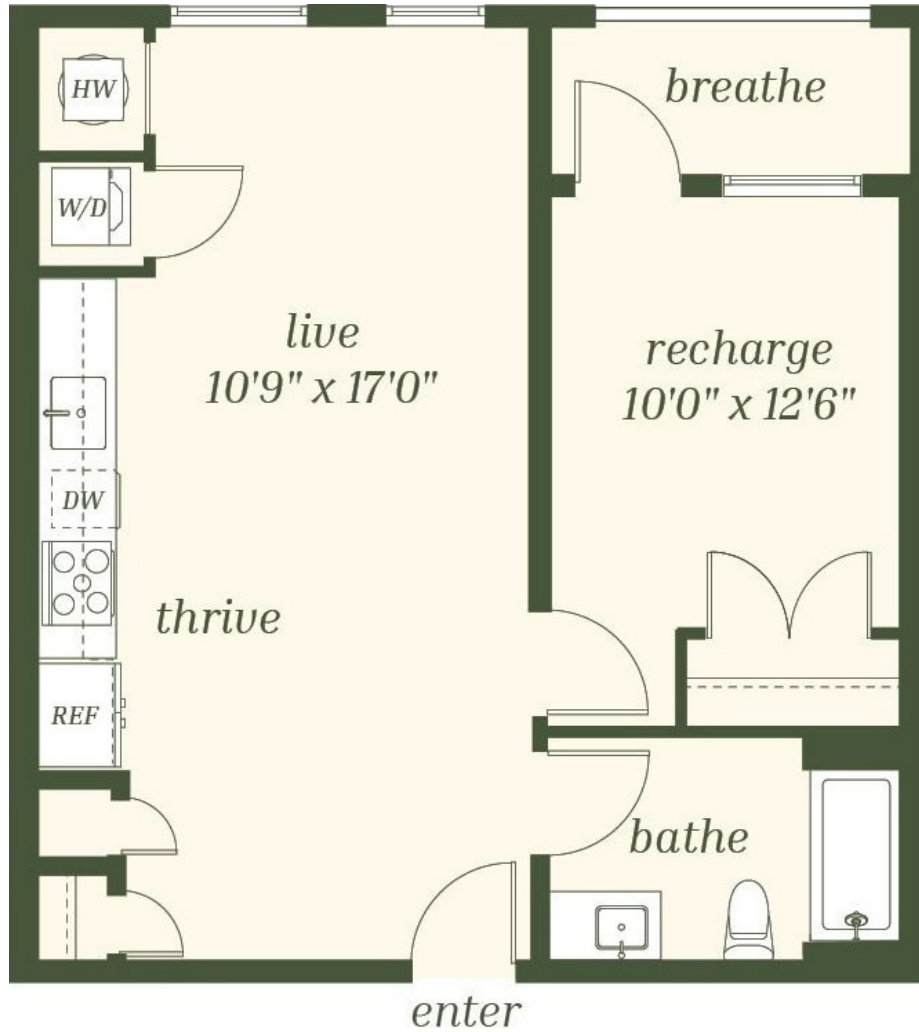

A6

1 BED / 1 BATH

681

SQ. FT.

DELUX
WEHO

1300 4th Ave S | Nashville, TN 37210

www.deluxweho.com

Floor plans are artist's rendering. All dimensions are approximate. Actual product and specifications may vary in dimension or detail. Not all features are available in every apartment. Prices and availability are subject to change. Please see a representative for details.