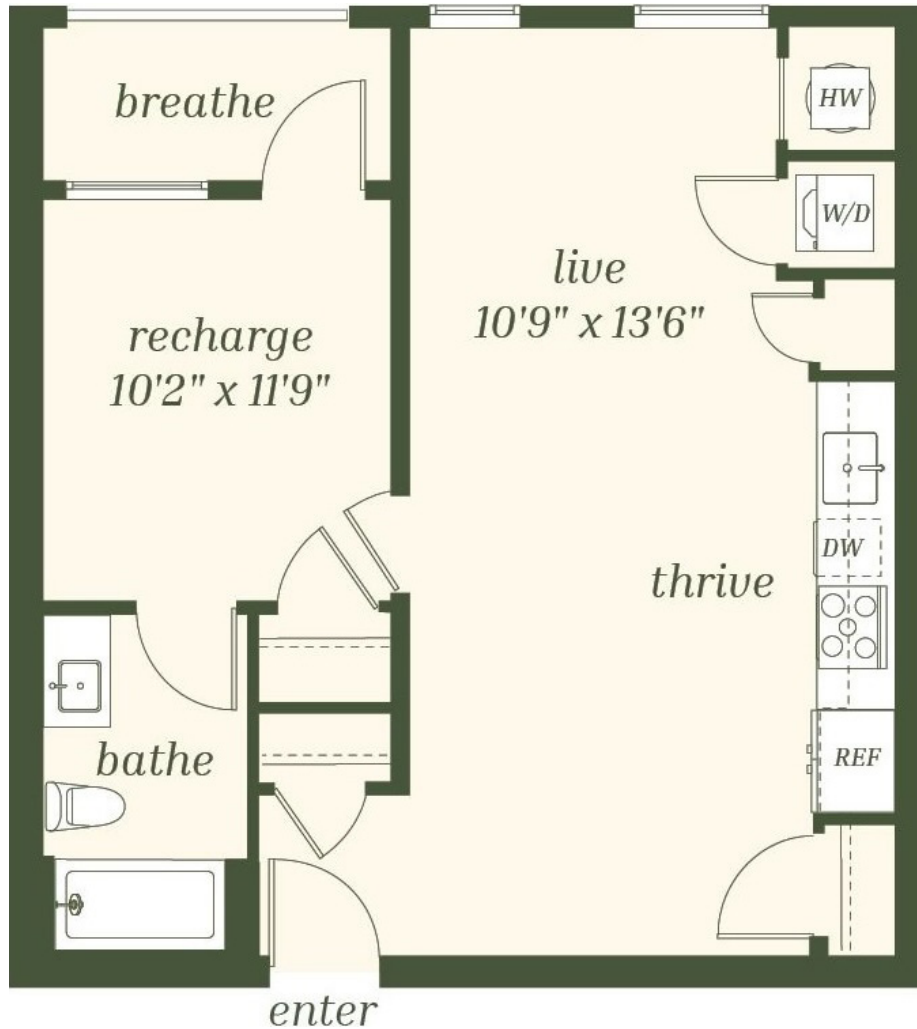

A7

1 BED / 1 BATH

683

SQ. FT.

DELUX
WEHO

1300 4th Ave S | Nashville, TN 37210

www.deluxweho.com

Floor plans are artist's rendering. All dimensions are approximate. Actual product and specifications may vary in dimension or detail. Not all features are available in every apartment. Prices and availability are subject to change. Please see a representative for details.