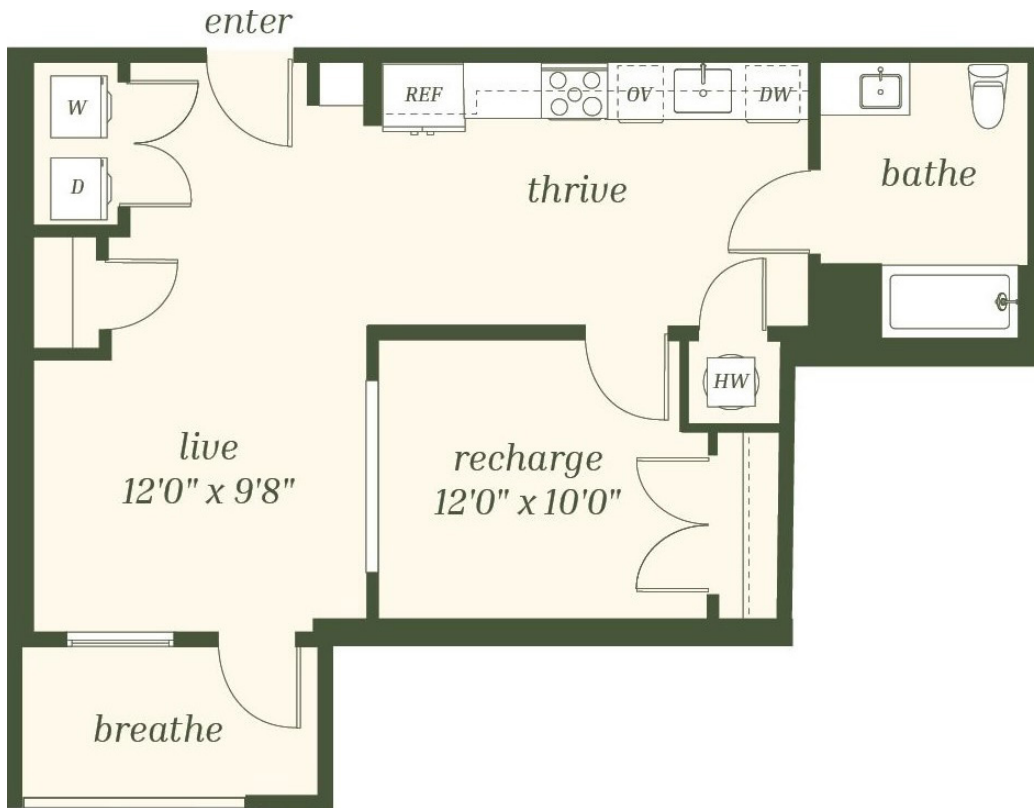

# A8

1 BED / 1 BATH

# 684

SQ. FT.

**DELUX**  
WEHO

1300 4th Ave S | Nashville, TN 37210

[www.deluxweho.com](http://www.deluxweho.com)

Floor plans are artist's rendering. All dimensions are approximate. Actual product and specifications may vary in dimension or detail. Not all features are available in every apartment. Prices and availability are subject to change. Please see a representative for details.