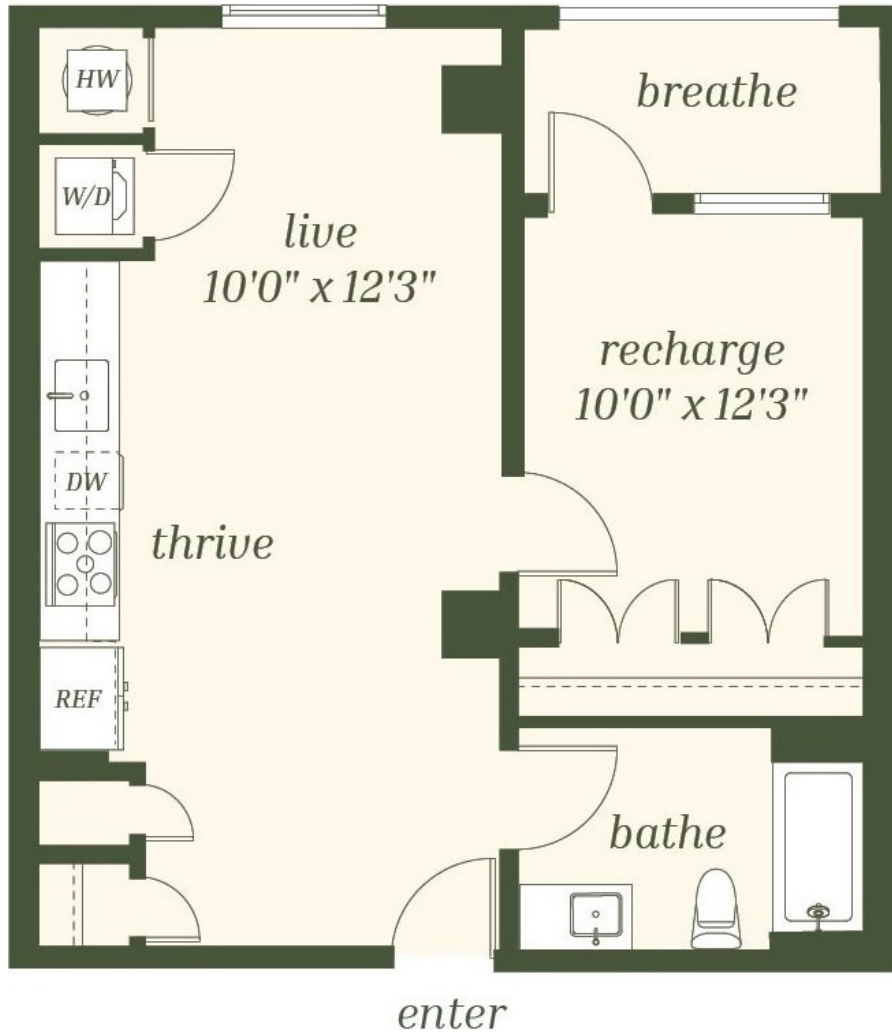

A9

1 BED / 1 BATH

701

SQ. FT.

DELUX
WEHO

1300 4th Ave S | Nashville, TN 37210

www.deluxweho.com

Floor plans are artist's rendering. All dimensions are approximate. Actual product and specifications may vary in dimension or detail. Not all features are available in every apartment. Prices and availability are subject to change. Please see a representative for details.