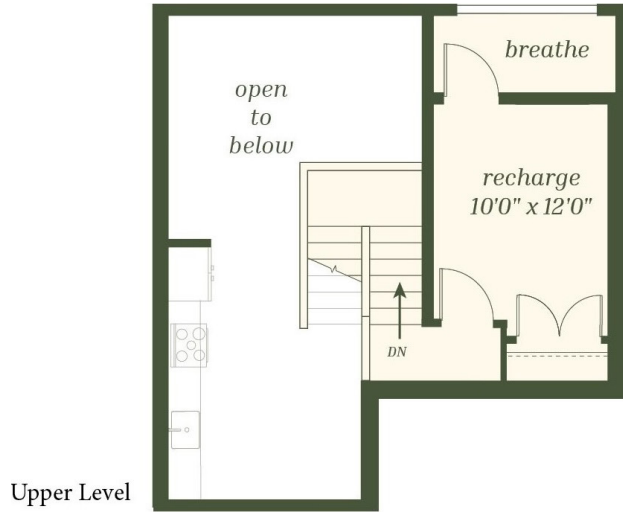

B1

2 BED / 1 BATH

870

SQ. FT.

DELUX
WEHO

1300 4th Ave S | Nashville, TN 37210

www.deluxweho.com

Floor plans are artist's rendering. All dimensions are approximate. Actual product and specifications may vary in dimension or detail. Not all features are available in every apartment. Prices and availability are subject to change. Please see a representative for details.