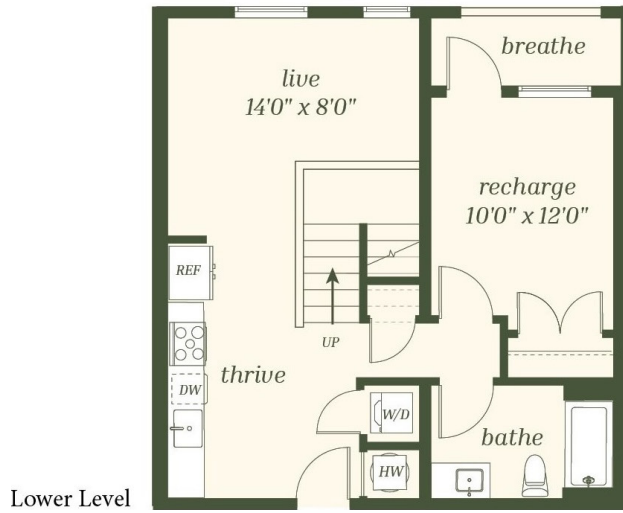

B1

2 BED / 1 BATH

870

SQ. FT.

DELUX
WEHO

1300 4th Ave S | Nashville, TN 37210

www.deluxweho.com

Floor plans are artist's rendering. All dimensions are approximate. Actual product and specifications may vary in dimension or detail. Not all features are available in every apartment. Prices and availability are subject to change. Please see a representative for details.