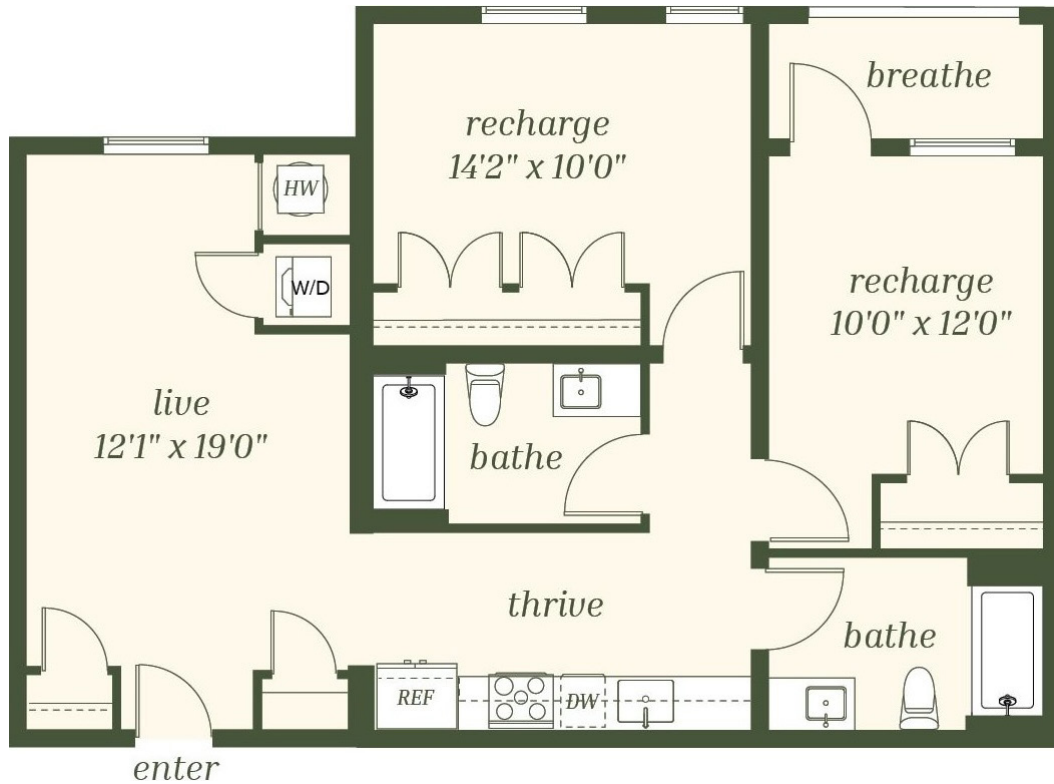

# B3

2 BED / 2 BATH

# 956

SQ. FT.

**DELUX**  
WEHO

1300 4th Ave S | Nashville, TN 37210

[www.deluxweho.com](http://www.deluxweho.com)

Floor plans are artist's rendering. All dimensions are approximate. Actual product and specifications may vary in dimension or detail. Not all features are available in every apartment. Prices and availability are subject to change. Please see a representative for details.