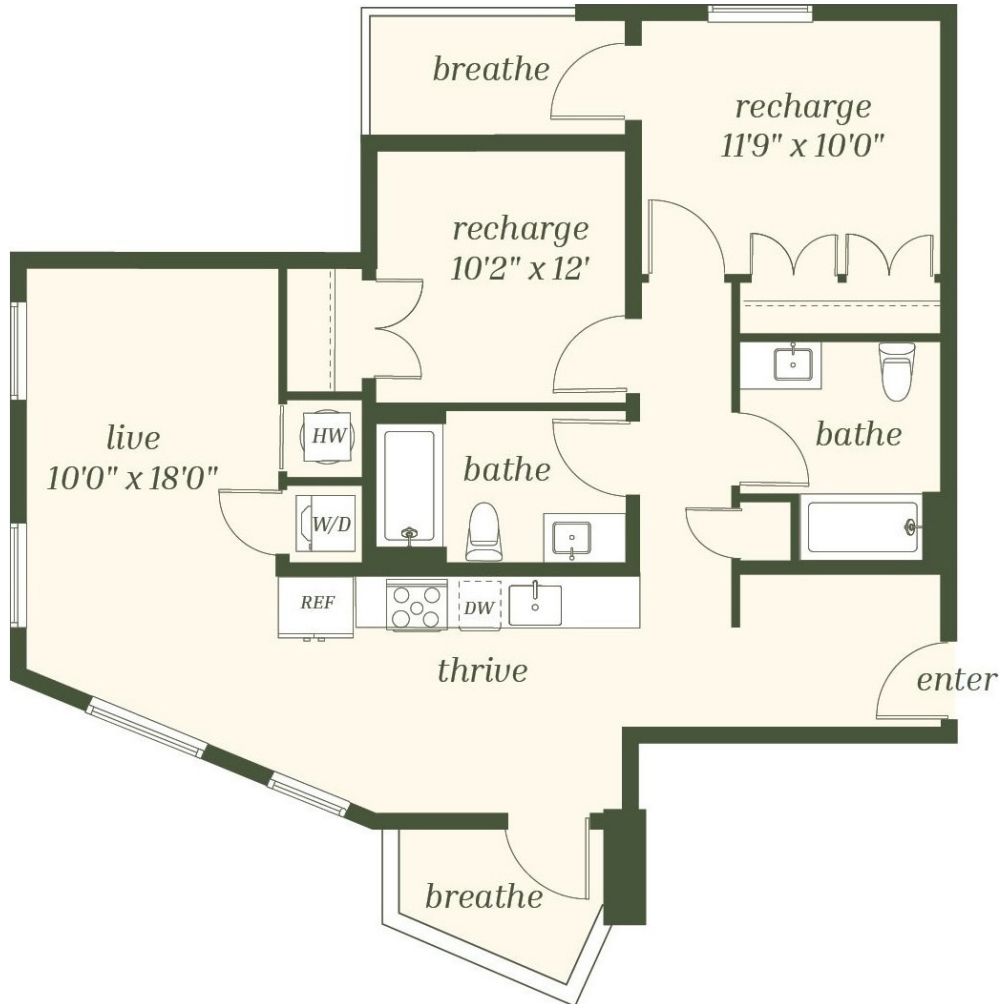

B4

2 BED / 2 BATH

965

SQ. FT.

DELUX
WEHO

1300 4th Ave S | Nashville, TN 37210

www.deluxweho.com

Floor plans are artist's rendering. All dimensions are approximate. Actual product and specifications may vary in dimension or detail. Not all features are available in every apartment. Prices and availability are subject to change. Please see a representative for details.