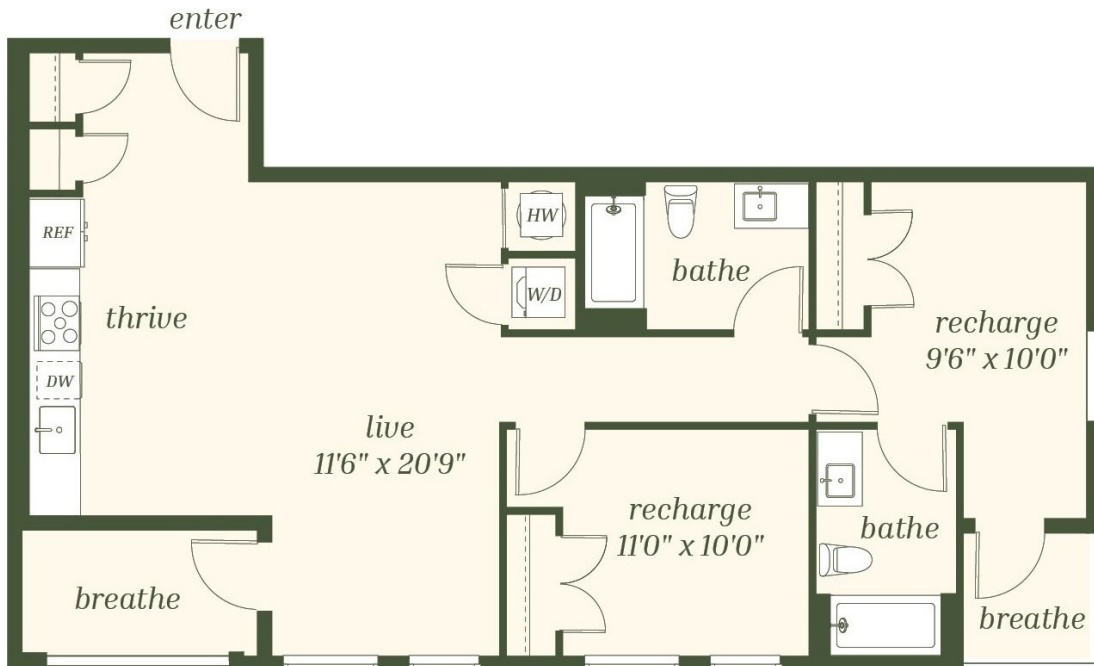

# B7

2 BED / 2 BATH

# 1016

SQ. FT.

**DELUX**  
WEHO

1300 4th Ave S | Nashville, TN 37210

[www.deluxweho.com](http://www.deluxweho.com)

Floor plans are artist's rendering. All dimensions are approximate. Actual product and specifications may vary in dimension or detail. Not all features are available in every apartment. Prices and availability are subject to change. Please see a representative for details.