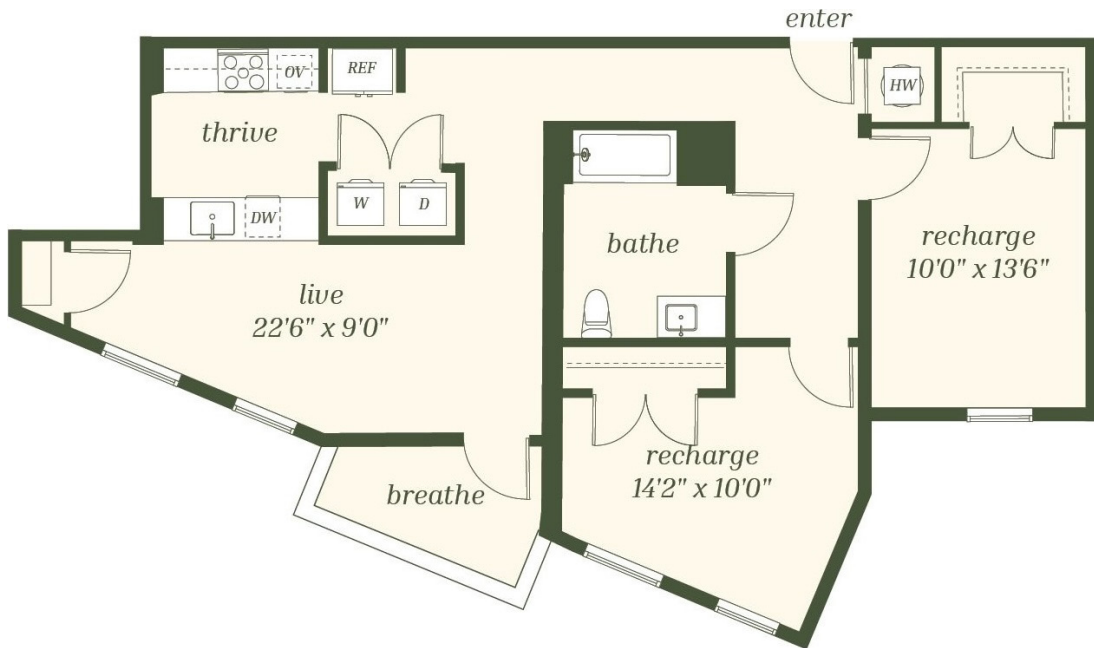

# B9

2 BED / 1 BATH

# 1020

SQ. FT.

**DELUX**  
WEHO

1300 4th Ave S | Nashville, TN 37210

[www.deluxweho.com](http://www.deluxweho.com)

Floor plans are artist's rendering. All dimensions are approximate. Actual product and specifications may vary in dimension or detail. Not all features are available in every apartment. Prices and availability are subject to change. Please see a representative for details.