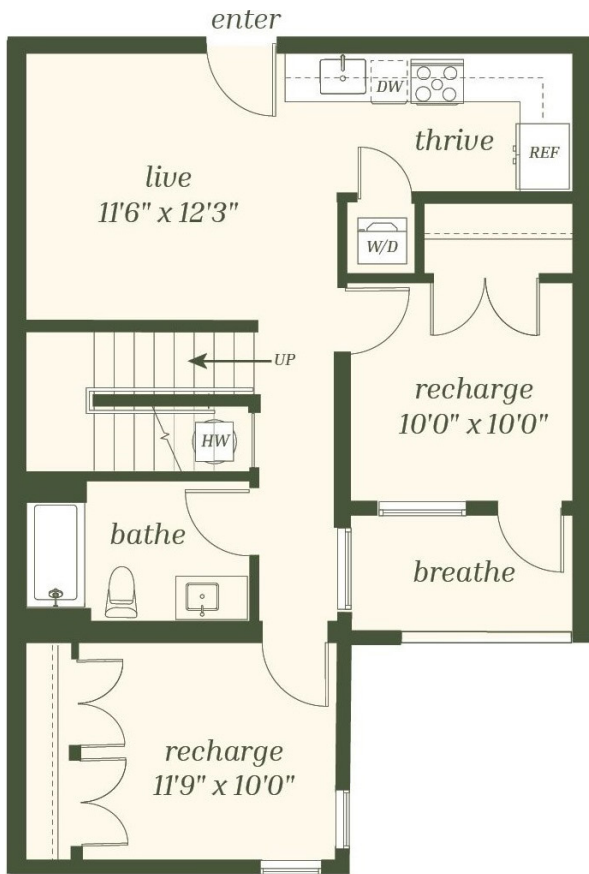

# C1

3 BED / 2 BATH

# 1124

SQ. FT.

Lower Level

Upper Level

**DELUX**  
WEHO

1300 4th Ave S | Nashville, TN 37210

[www.deluxweho.com](http://www.deluxweho.com)

Floor plans are artist's rendering. All dimensions are approximate. Actual product and specifications may vary in dimension or detail. Not all features are available in every apartment. Prices and availability are subject to change. Please see a representative for details.