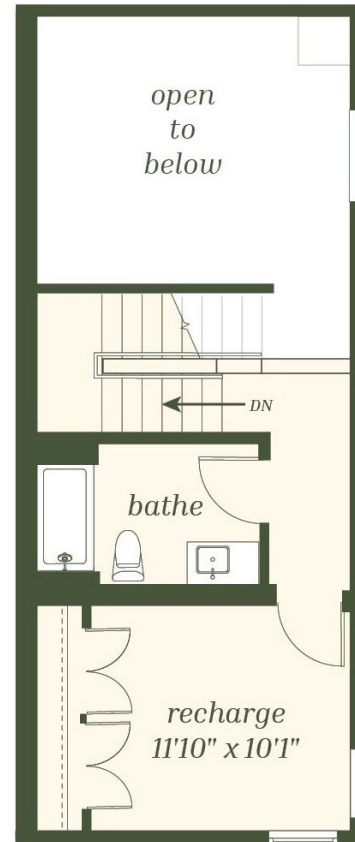

# 1124

SQ. FT.

Lower Level

Upper Level

**DELUX**  
WEHO

1300 4th Ave S | Nashville, TN 37210

[www.deluxweho.com](http://www.deluxweho.com)

Floor plans are artist's rendering. All dimensions are approximate. Actual product and specifications may vary in dimension or detail. Not all features are available in every apartment. Prices and availability are subject to change. Please see a representative for details.