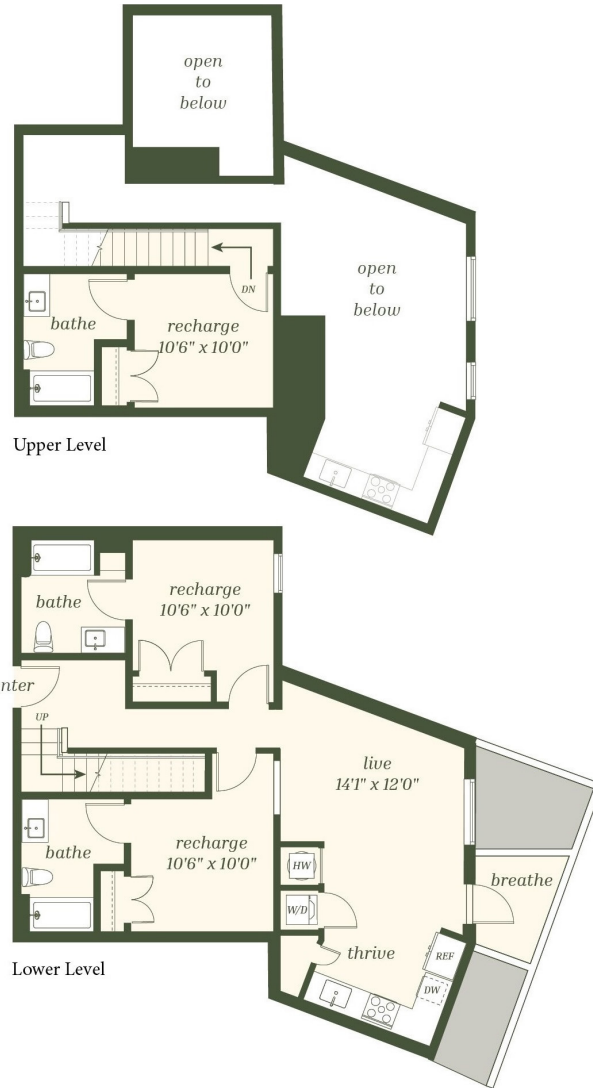

C2

3 BED / 3 BATH

1219

SQ. FT.

DELUX
WEHO

1300 4th Ave S | Nashville, TN 37210

www.deluxweho.com

Floor plans are artist's rendering. All dimensions are approximate. Actual product and specifications may vary in dimension or detail. Not all features are available in every apartment. Prices and availability are subject to change. Please see a representative for details.