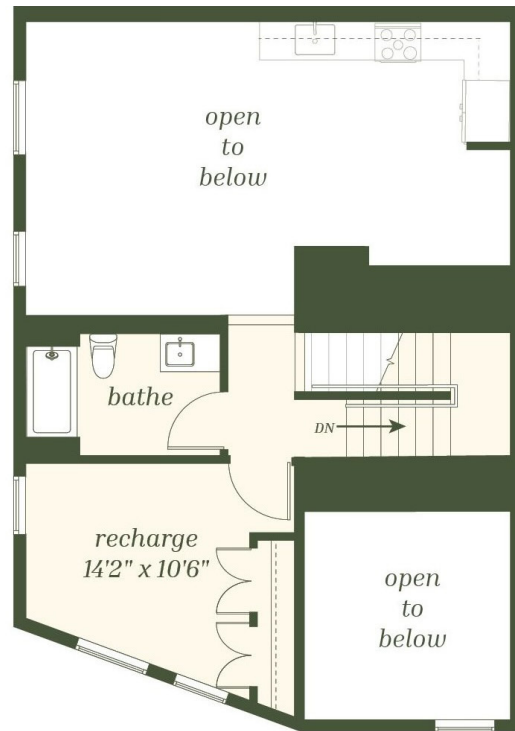

# C3

3 BED / 2 BATH

# 1257

SQ. FT.

Lower Level

Upper Level

**DELUX**  
WEHO

1300 4th Ave S | Nashville, TN 37210

[www.deluxweho.com](http://www.deluxweho.com)

Floor plans are artist's rendering. All dimensions are approximate. Actual product and specifications may vary in dimension or detail. Not all features are available in every apartment. Prices and availability are subject to change. Please see a representative for details.