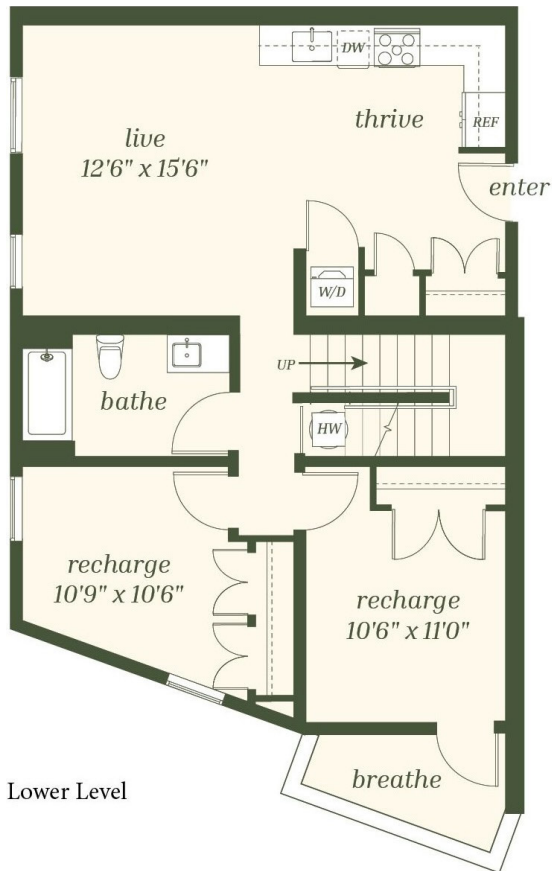

# C3

3 BED / 2 BATH

# 1257

SQ. FT.

Lower Level

Upper Level

**DELUX**  
WEHO

1300 4th Ave S | Nashville, TN 37210

[www.deluxweho.com](http://www.deluxweho.com)

Floor plans are artist's rendering. All dimensions are approximate. Actual product and specifications may vary in dimension or detail. Not all features are available in every apartment. Prices and availability are subject to change. Please see a representative for details.