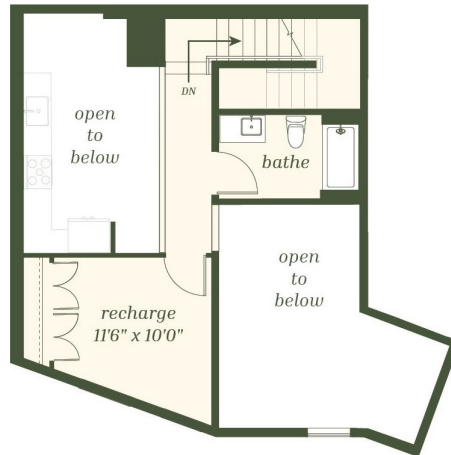

C4

3 BED / 2 BATH

1279

SQ. FT.

Lower Level

DELUX
weho

1300 4th Ave S | Nashville, TN 37210

www.deluxweho.com

Floor plans are artist's rendering. All dimensions are approximate. Actual product and specifications may vary in dimension or detail. Not all features are available in every apartment. Prices and availability are subject to change. Please see a representative for details.