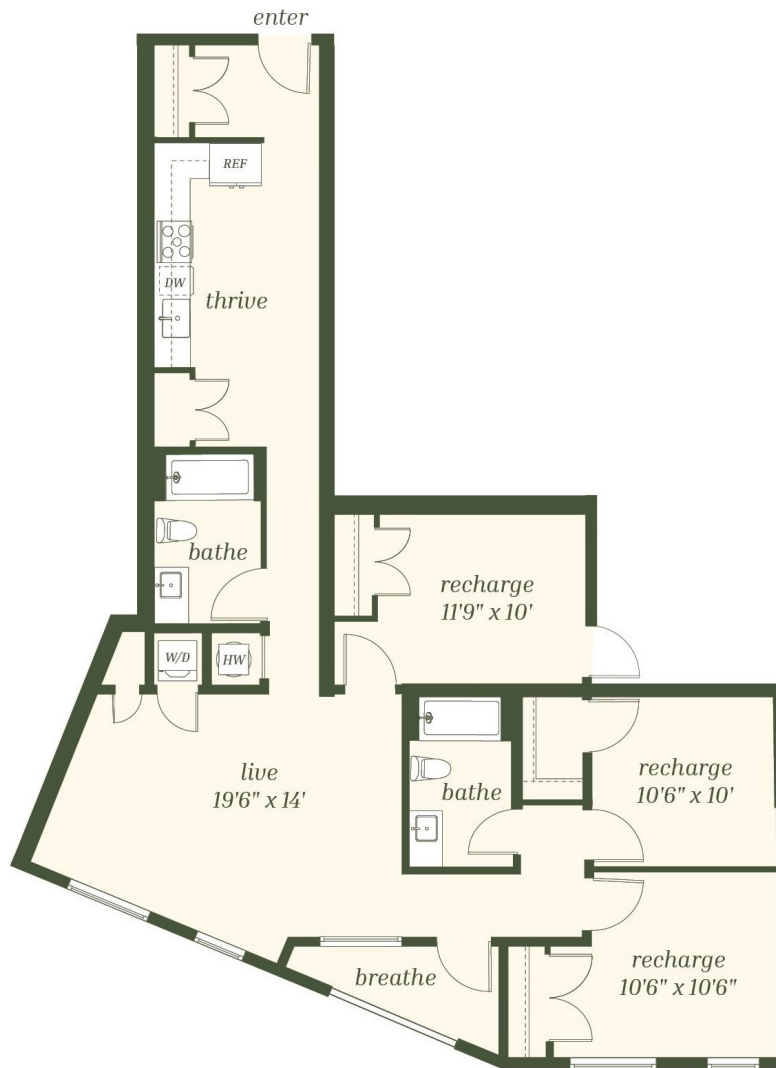

C5

3 BED / 2 BATH

1326

SQ. FT.

DELUX
WEHO

1300 4th Ave S | Nashville, TN 37210

www.deluxweho.com

Floor plans are artist's rendering. All dimensions are approximate. Actual product and specifications may vary in dimension or detail. Not all features are available in every apartment. Prices and availability are subject to change. Please see a representative for details.