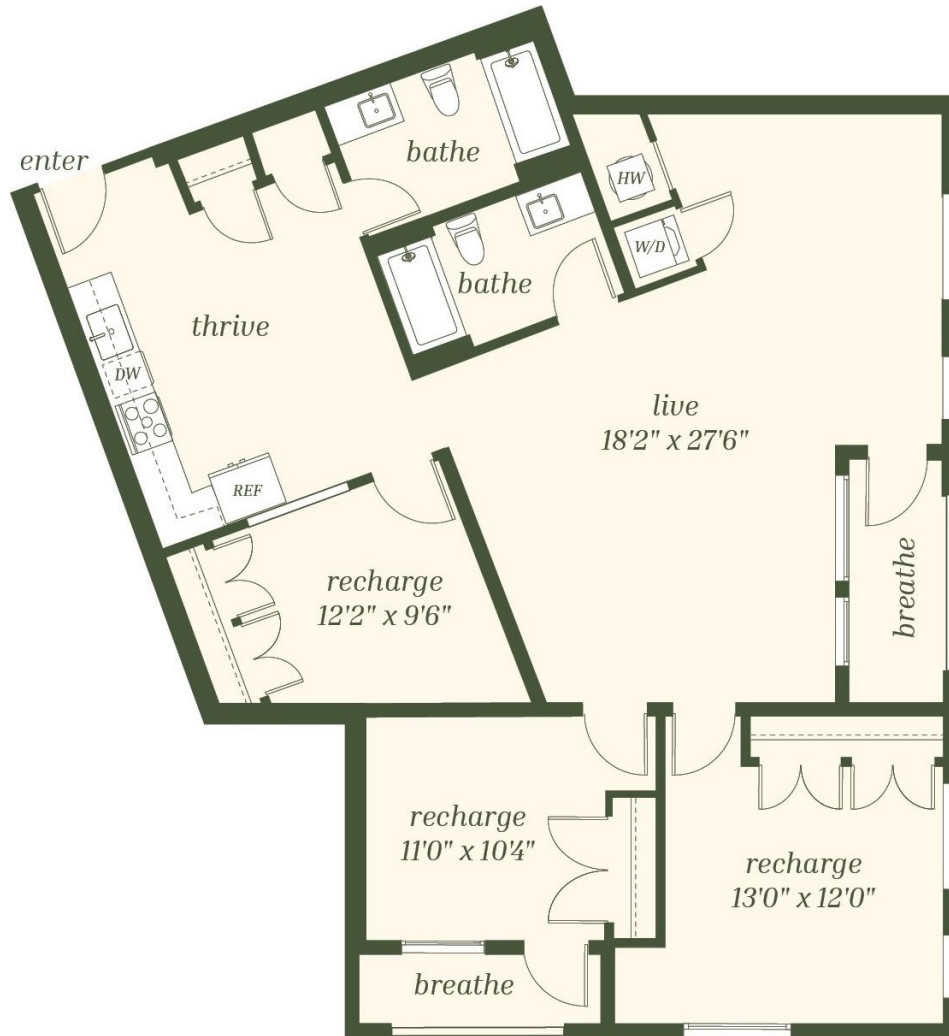

# C7

3 BED / 2 BATH

# 1465

SQ. FT.

**DELUX**  
WEHO

1300 4th Ave S | Nashville, TN 37210

[www.deluxweho.com](http://www.deluxweho.com)

Floor plans are artist's rendering. All dimensions are approximate. Actual product and specifications may vary in dimension or detail. Not all features are available in every apartment. Prices and availability are subject to change. Please see a representative for details.