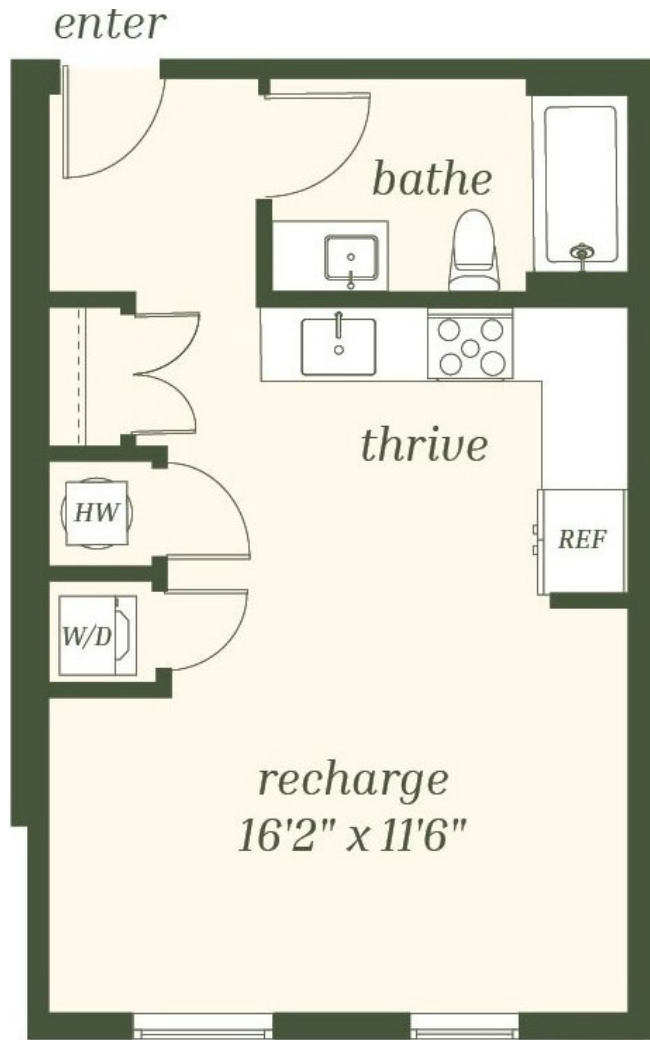

S1

STUDIO / 1 BATH

473

SQ. FT.

DELUX
WEHO

1300 4th Ave S | Nashville, TN 37210

www.deluxweho.com

Floor plans are artist's rendering. All dimensions are approximate. Actual product and specifications may vary in dimension or detail. Not all features are available in every apartment. Prices and availability are subject to change. Please see a representative for details.