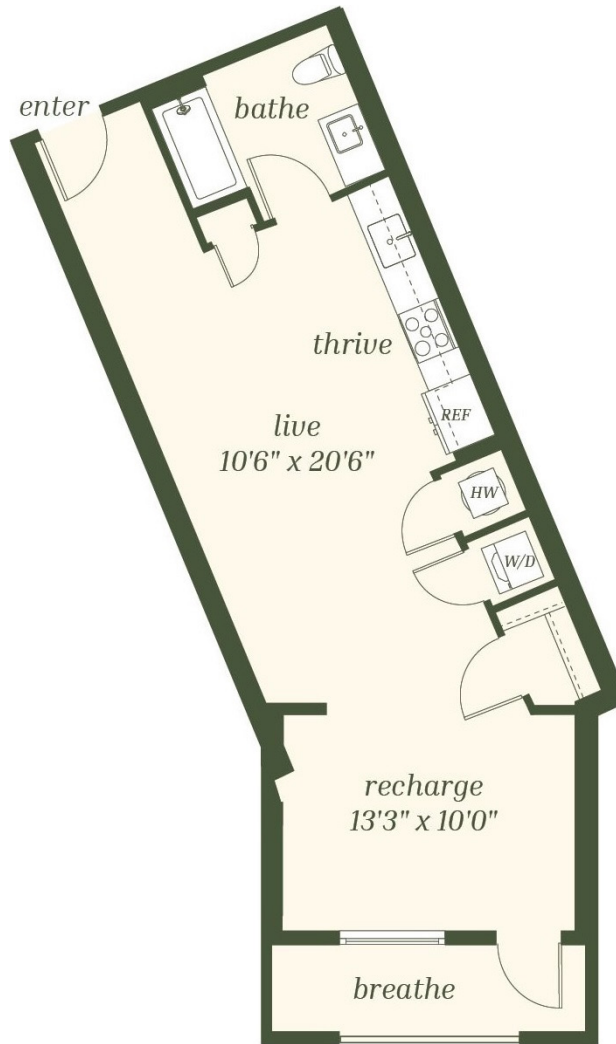

S11

STUDIO / 1 BATH

640

SQ. FT.

DELUX
WEHO

1300 4th Ave S | Nashville, TN 37210

www.deluxweho.com

Floor plans are artist's rendering. All dimensions are approximate. Actual product and specifications may vary in dimension or detail. Not all features are available in every apartment. Prices and availability are subject to change. Please see a representative for details.