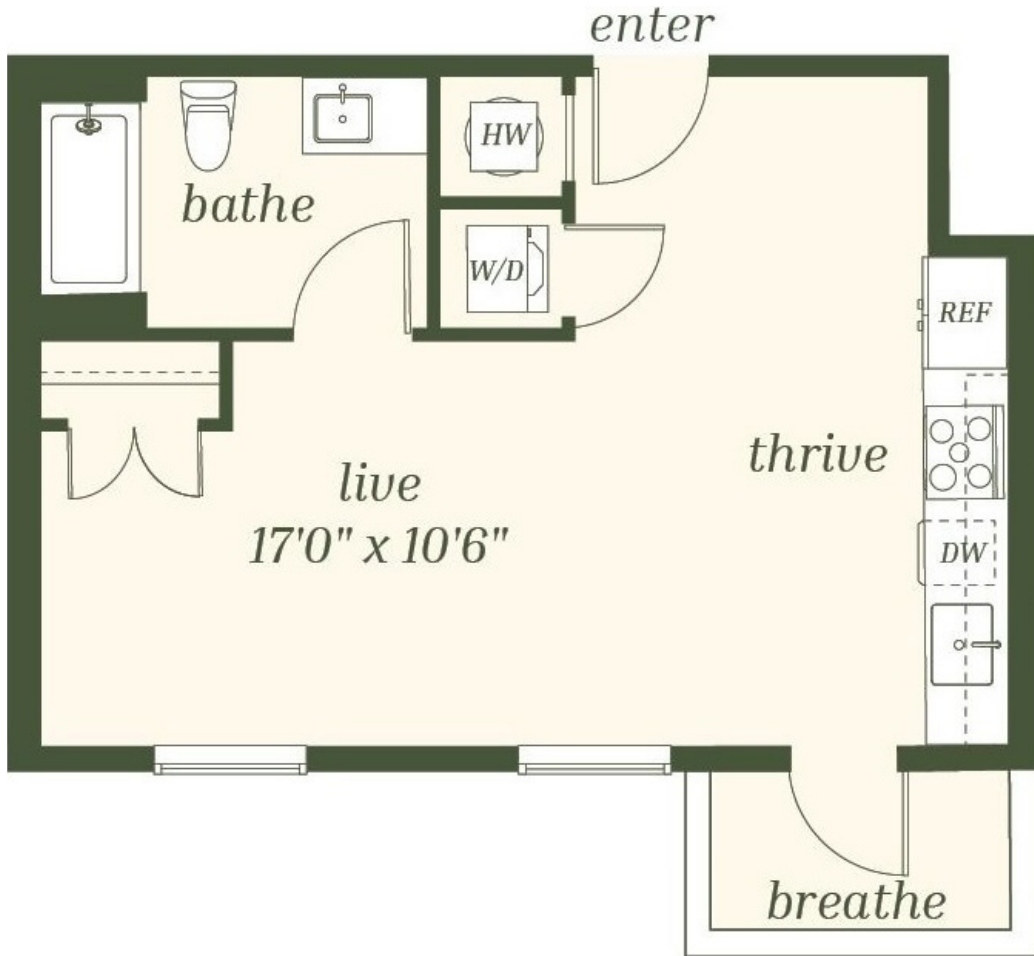

S2

STUDIO / 1 BATH

473

SQ. FT.

DELUX
WEHO

1300 4th Ave S | Nashville, TN 37210

www.deluxweho.com

Floor plans are artist's rendering. All dimensions are approximate. Actual product and specifications may vary in dimension or detail. Not all features are available in every apartment. Prices and availability are subject to change. Please see a representative for details.