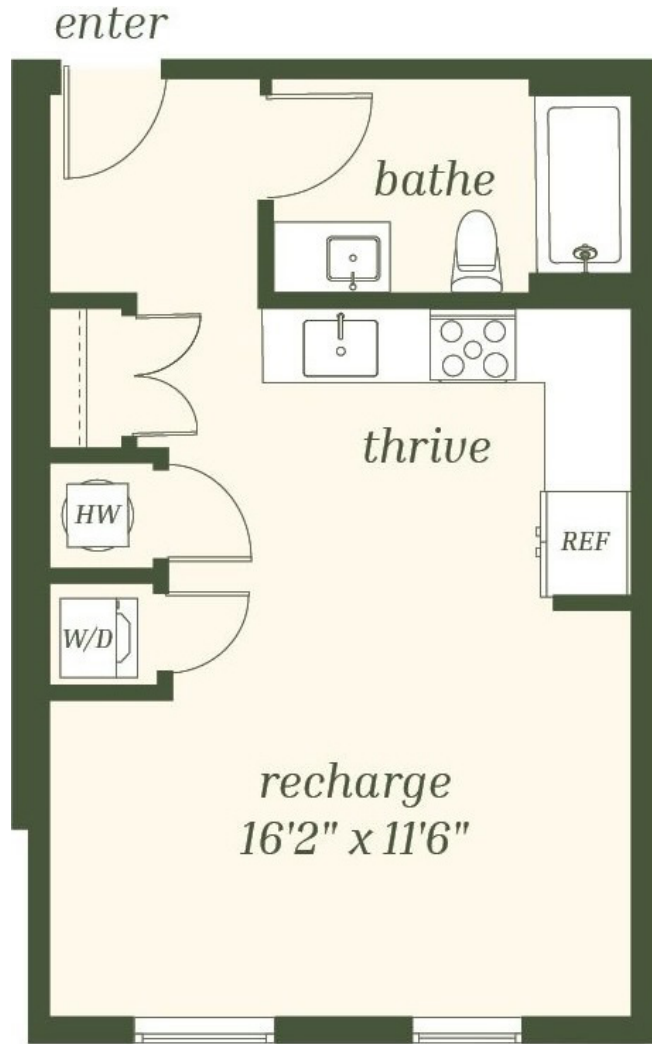

# S3

STUDIO / 1 BATH

# 482

SQ. FT.

**DELUX**  
WEHO

1300 4th Ave S | Nashville, TN 37210

[www.deluxweho.com](http://www.deluxweho.com)

Floor plans are artist's rendering. All dimensions are approximate. Actual product and specifications may vary in dimension or detail. Not all features are available in every apartment. Prices and availability are subject to change. Please see a representative for details.