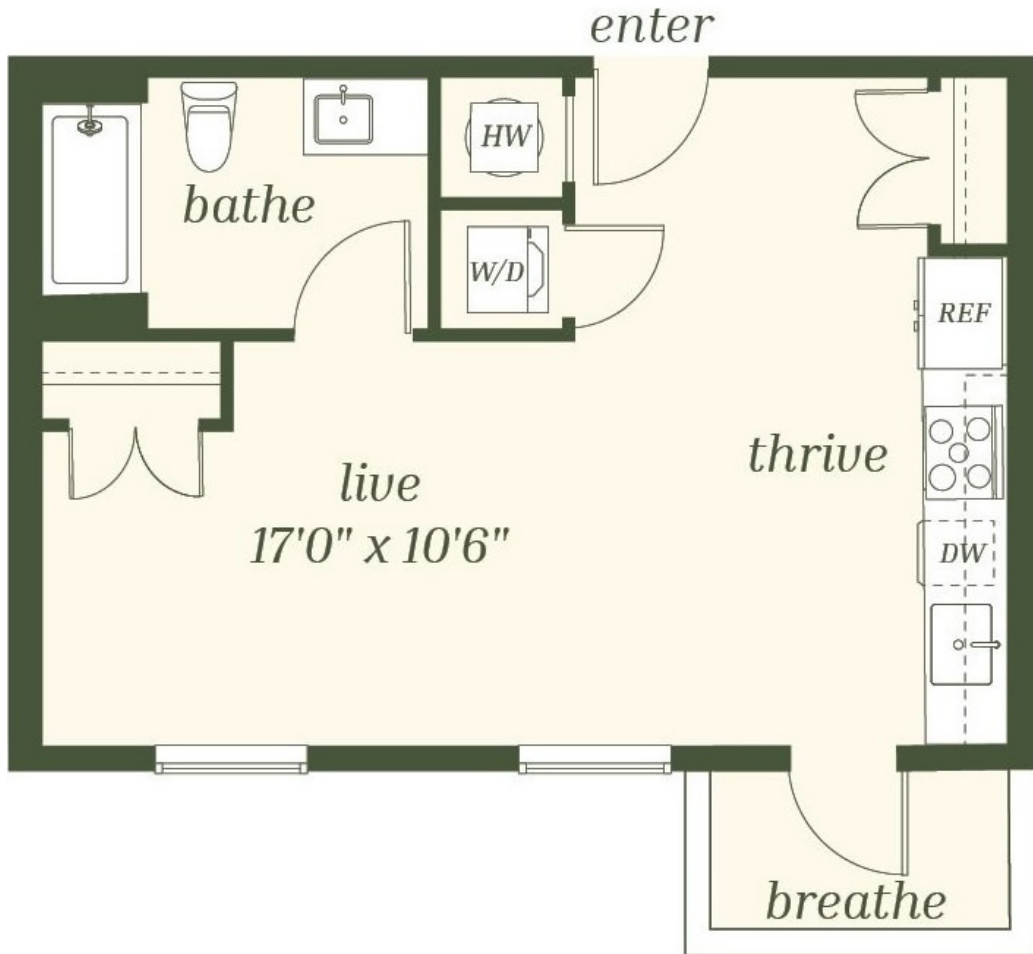

# S4

STUDIO / 1 BATH

# 483

SQ. FT.

**DELUX**  
WEHO

1300 4th Ave S | Nashville, TN 37210

[www.deluxweho.com](http://www.deluxweho.com)

Floor plans are artist's rendering. All dimensions are approximate. Actual product and specifications may vary in dimension or detail. Not all features are available in every apartment. Prices and availability are subject to change. Please see a representative for details.