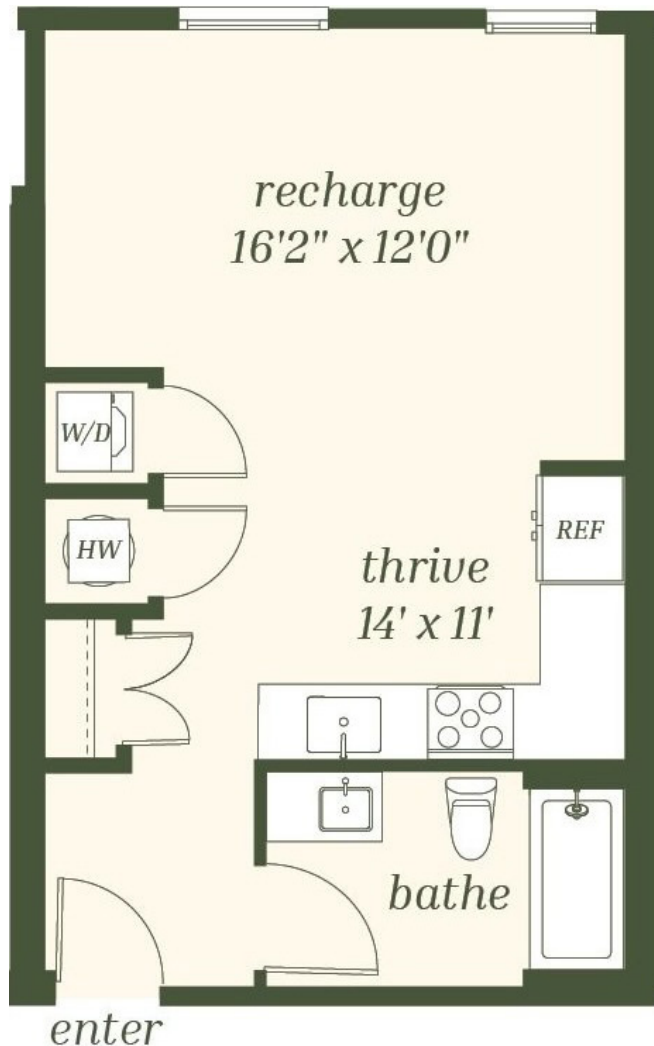

# S5

STUDIO / 1 BATH

# 492

SQ. FT.

**DELUX**  
WEHO

1300 4th Ave S | Nashville, TN 37210

[www.deluxweho.com](http://www.deluxweho.com)

Floor plans are artist's rendering. All dimensions are approximate. Actual product and specifications may vary in dimension or detail. Not all features are available in every apartment. Prices and availability are subject to change. Please see a representative for details.