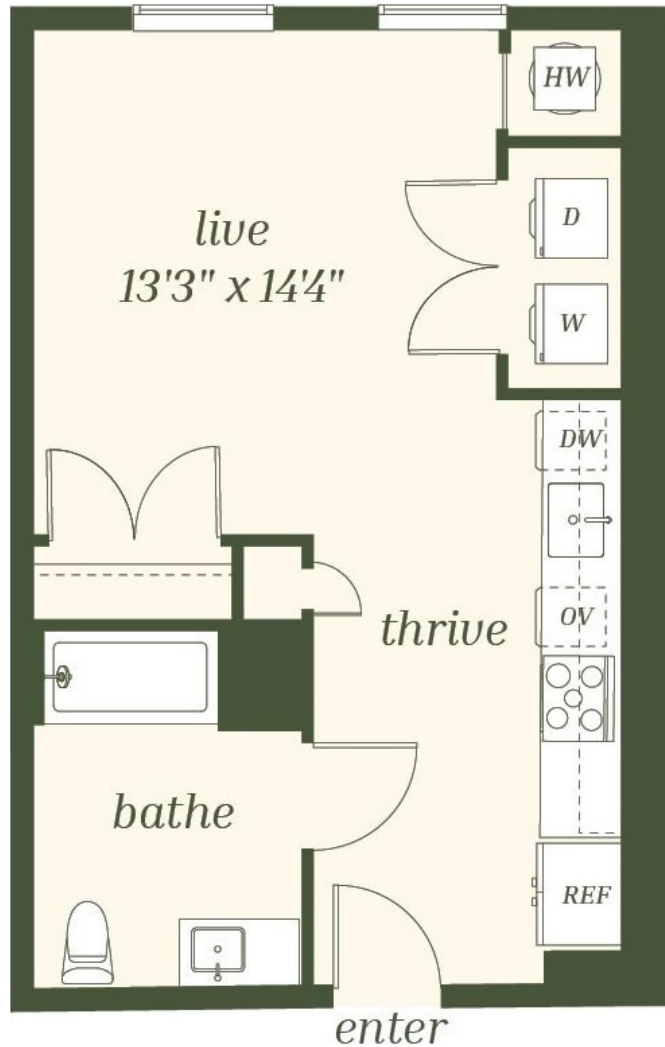

# S6

STUDIO / 1 BATH

# 508

SQ. FT.

**DELUX**  
WEHO

1300 4th Ave S | Nashville, TN 37210

[www.deluxweho.com](http://www.deluxweho.com)

Floor plans are artist's rendering. All dimensions are approximate. Actual product and specifications may vary in dimension or detail. Not all features are available in every apartment. Prices and availability are subject to change. Please see a representative for details.