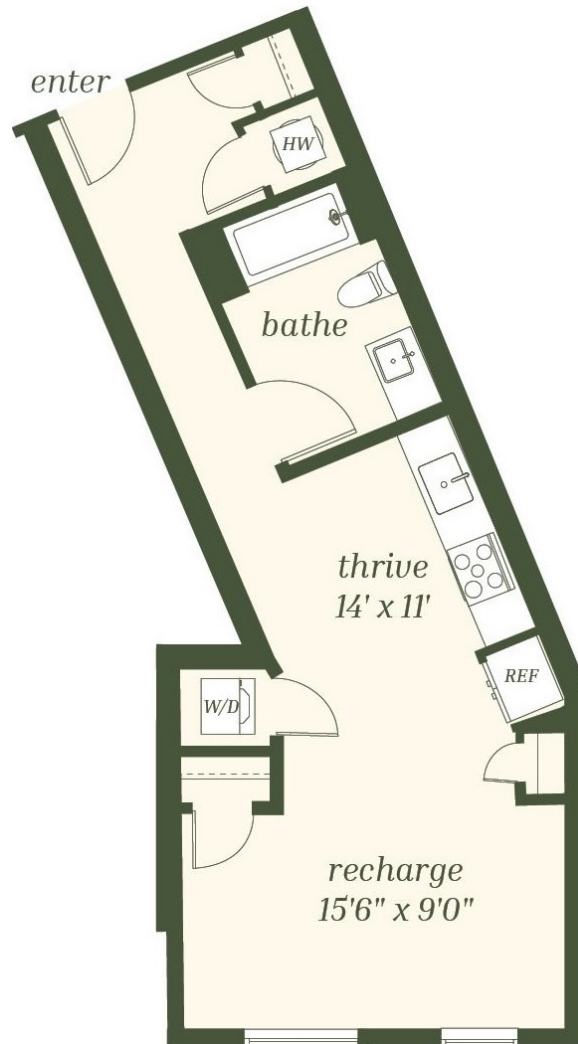

# S7

STUDIO / 1 BATH

# 547

SQ. FT.

**DELUX**  
WEHO

1300 4th Ave S | Nashville, TN 37210

[www.deluxweho.com](http://www.deluxweho.com)

Floor plans are artist's rendering. All dimensions are approximate. Actual product and specifications may vary in dimension or detail. Not all features are available in every apartment. Prices and availability are subject to change. Please see a representative for details.