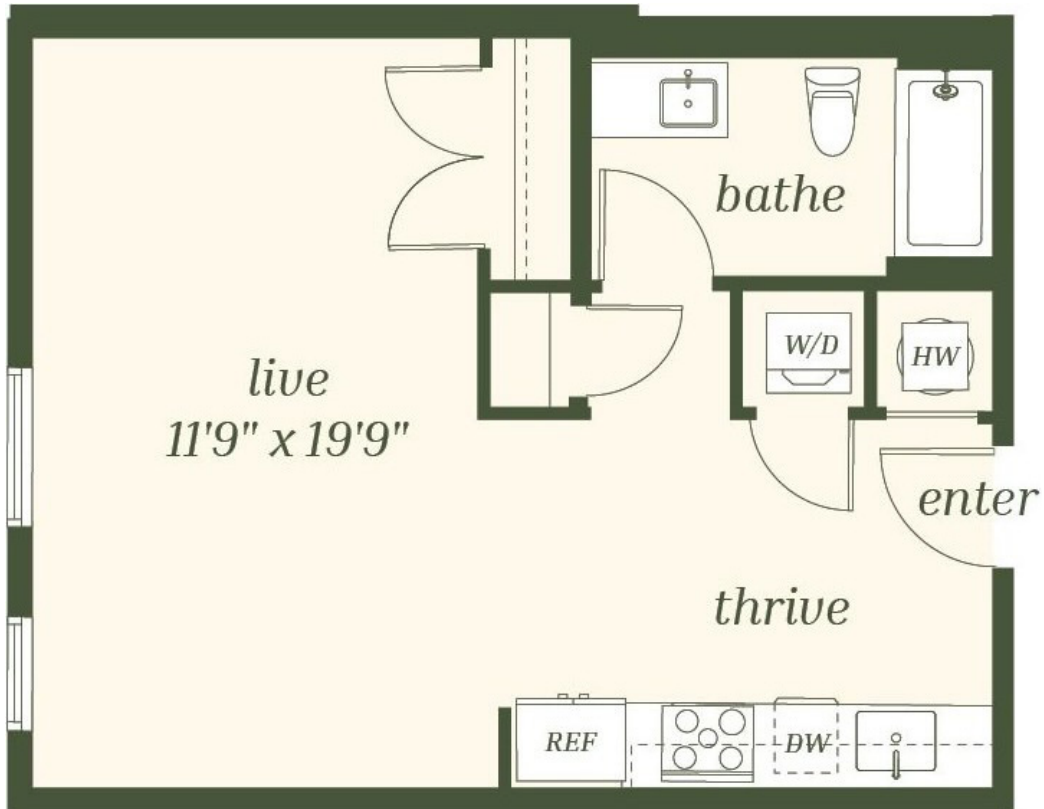

S8

STUDIO / 1 BATH

548

SQ. FT.

DELUX
WEHO

1300 4th Ave S | Nashville, TN 37210

www.deluxweho.com

Floor plans are artist's rendering. All dimensions are approximate. Actual product and specifications may vary in dimension or detail. Not all features are available in every apartment. Prices and availability are subject to change. Please see a representative for details.