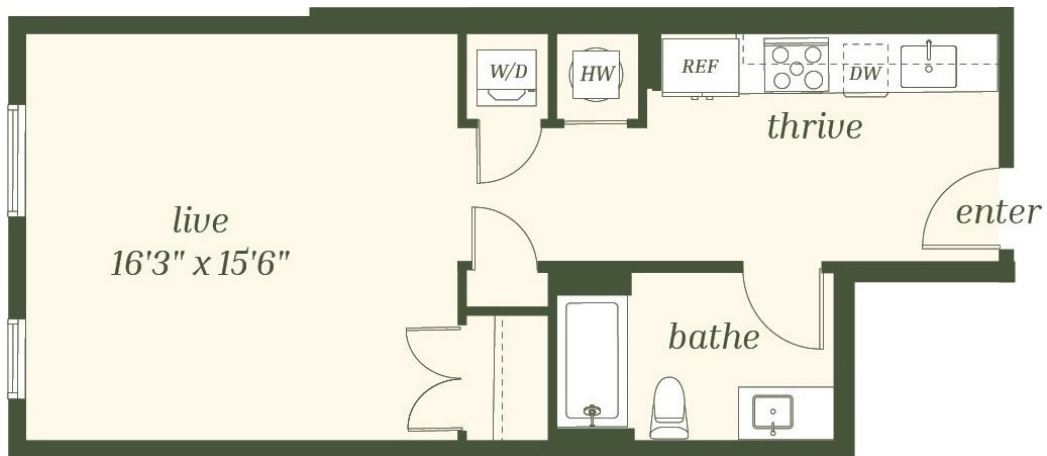

S9

STUDIO / 1 BATH

579

SQ. FT.

DELUX
WEHO

1300 4th Ave S | Nashville, TN 37210

www.deluxweho.com

Floor plans are artist's rendering. All dimensions are approximate. Actual product and specifications may vary in dimension or detail. Not all features are available in every apartment. Prices and availability are subject to change. Please see a representative for details.